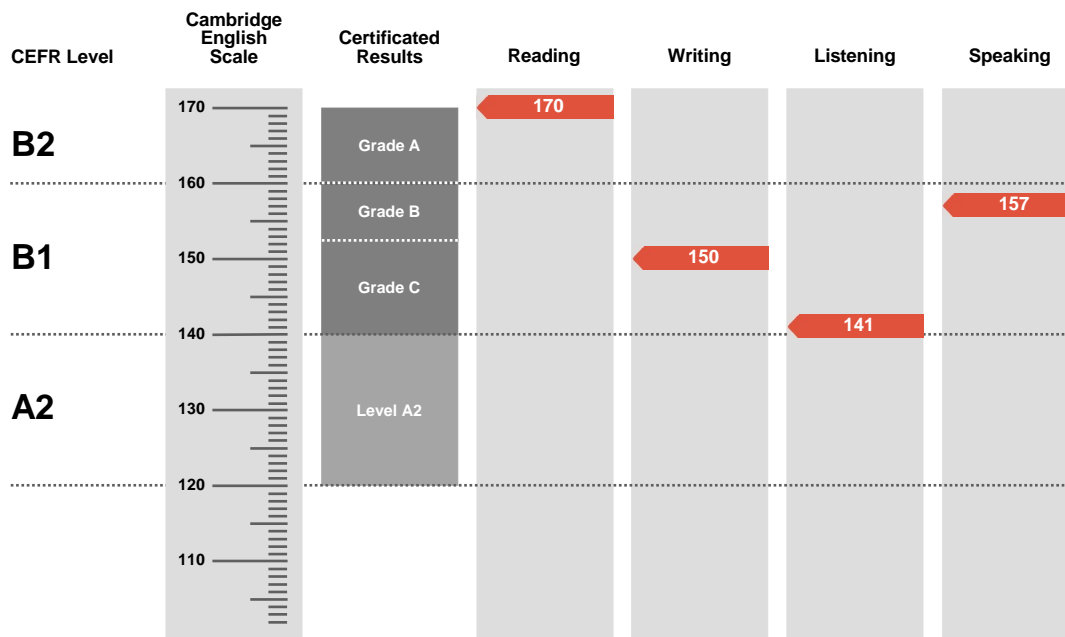

Preliminary English Test

Statement of Results

Candidate name

TRUONG DAO LAN QUYEN

Session

NOVEMBER 2020

Place of entry

VIETNAM

Result

Pass at Grade B

Overall Score

155

CEFR Level

B1

Preliminary is an examination targeted at Level B1 in the Council of Europe's Common European Framework of Reference.

Candidates achieving Grade A (between 160 and 170 on the Cambridge English Scale) receive a certificate stating that they have demonstrated ability at Level B2. Candidates achieving Grade B or Grade C (between 140 and 159 on the Cambridge English Scale) receive a certificate at Level B1.

Candidates whose performance is below Level B1, but falls within Level A2 (between 120 and 139 on the Cambridge English Scale), receive a certificate stating that they have demonstrated ability at Level A2.

Examination results can be quickly and securely verified online at: www.cambridgeenglish.org/verifiers

Results

Score

Pass at Grade A	160 — 170
Pass at Grade B	153 — 159
Pass at Grade C	140 — 152
Level A2	120 — 139

Candidates who take Preliminary and score between 102 and 119 on the Cambridge English Scale do not receive a result, CEFR level or certificate.

Cambridge English Scale scores below 102 are not reported for this examination.

Other

X - the candidate was absent from part of the examination

Z - the candidate was absent from all parts of the examination

Pending - a result cannot be issued at present, but will follow in due course

Withheld - the candidate should contact their centre for information

Exempt - the candidate was not required to sit this part of the examination

THIS IS NOT A CERTIFICATE

Cambridge Assessment English reserves the right to amend the information given before the issue of certificates to successful candidates.