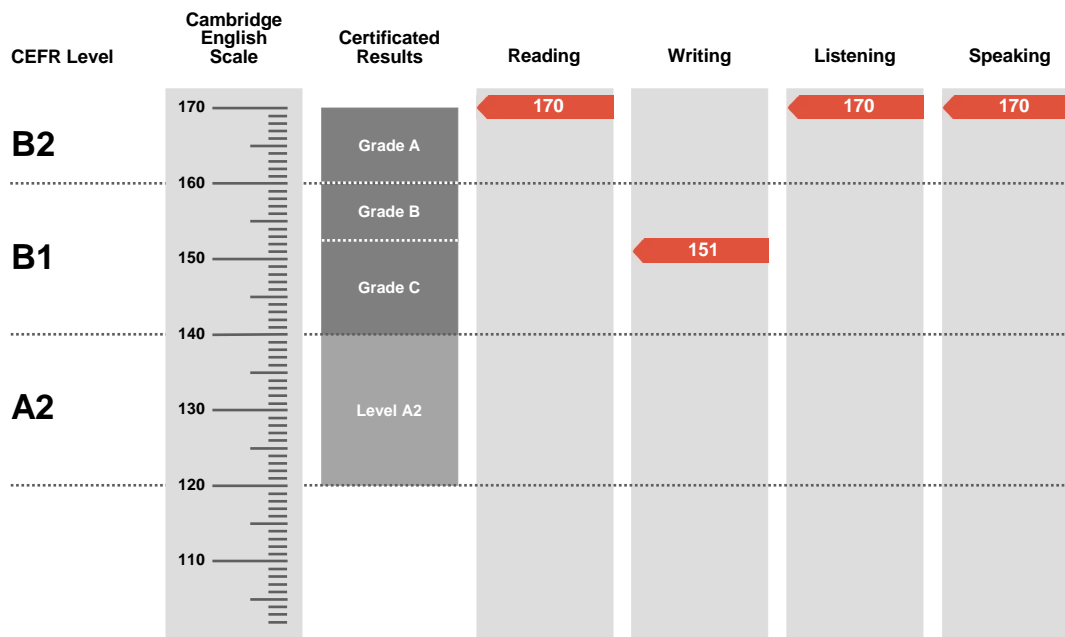

Result

Pass at Grade A

Overall Score

165

CEFR Level

B2

Preliminary is an examination targeted at Level B1 in the Council of Europe's Common European Framework of Reference.

Candidates achieving Grade A (between 160 and 170 on the Cambridge English Scale) receive a certificate stating that they have demonstrated ability at Level B2. Candidates achieving Grade B or Grade C (between 140 and 159 on the Cambridge English Scale) receive a certificate at Level B1.