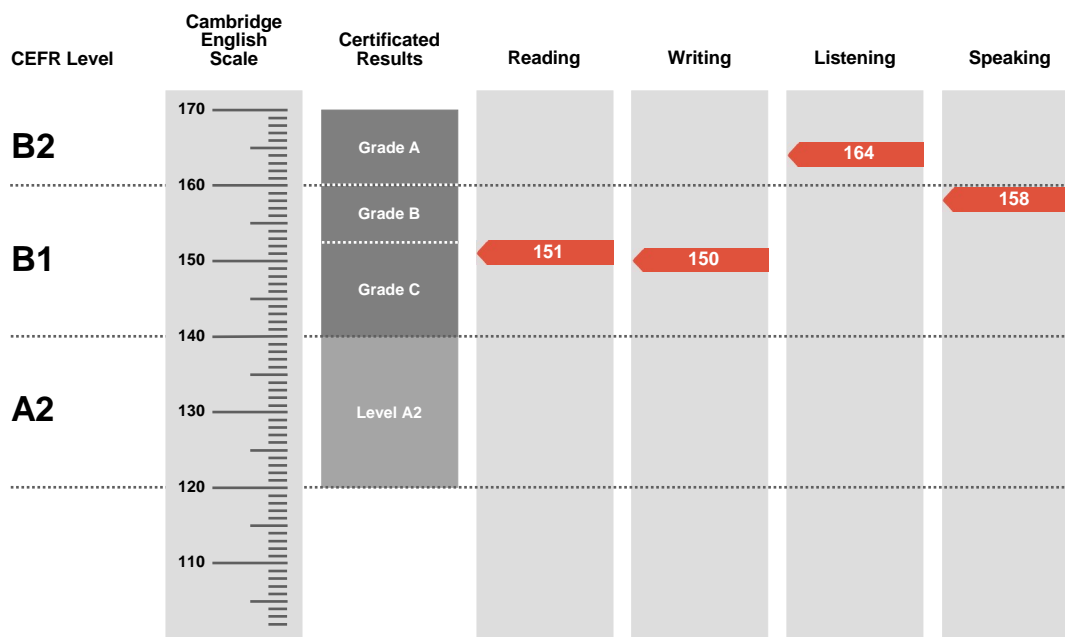

Result

Pass at Grade A

Overall Score

165

CEFR Level

B2

Preliminary is an examination targeted at Level B1 in the Council of Europe's Common European Framework of Reference.

Candidates achieving Grade A (between 160 and 170 on the Cambridge English Scale) receive a certificate stating that they have demonstrated ability at Level B2. Candidates achieving Grade B or Grade C (between 140 and 159 on the Cambridge English Scale) receive a certificate at Level B1.

Preliminary English Test

Statement of Results

Candidate name

SAM QUOC TUAN

Session

NOVEMBER 2020

Place of entry

VIETNAM

Result

Pass at Grade B

Overall Score

156

CEFR Level

B1

Preliminary is an examination targeted at Level B1 in the Council of Europe's Common European Framework of Reference.

Candidates achieving Grade A (between 160 and 170 on the Cambridge English Scale) receive a certificate stating that they have demonstrated ability at Level B2. Candidates achieving Grade B or Grade C (between 140 and 159 on the Cambridge English Scale) receive a certificate at Level B1.