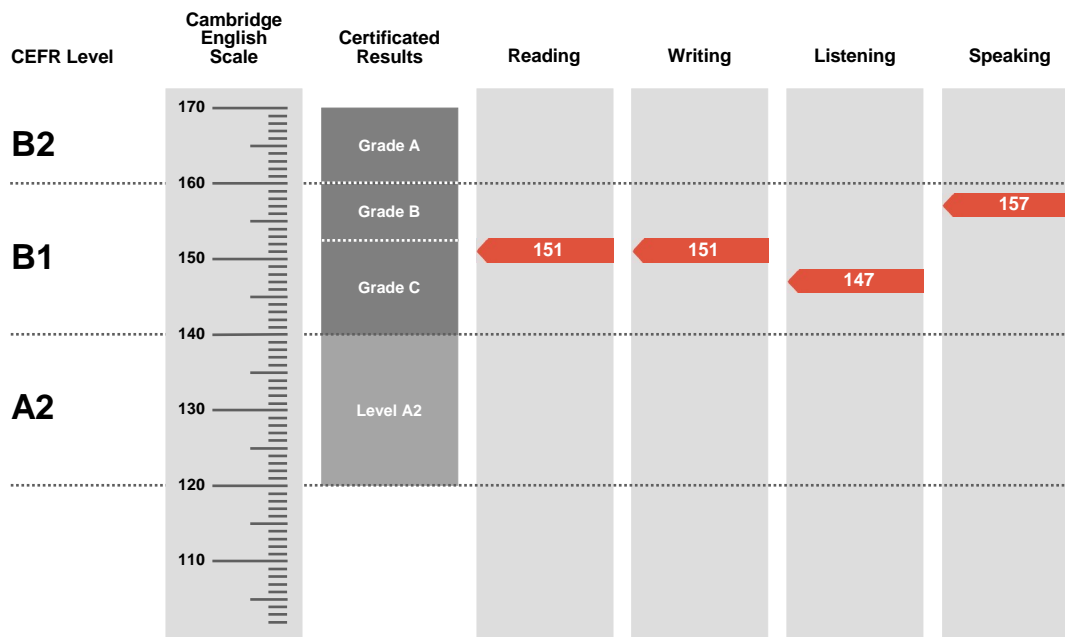

Result

Pass at Grade C

Overall Score

152

CEFR Level

B1

Preliminary is an examination targeted at Level B1 in the Council of Europe's Common European Framework of Reference.

Candidates achieving Grade A (between 160 and 170 on the Cambridge English Scale) receive a certificate stating that they have demonstrated ability at Level B2. Candidates achieving Grade B or Grade C (between 140 and 159 on the Cambridge English Scale) receive a certificate at Level B1.