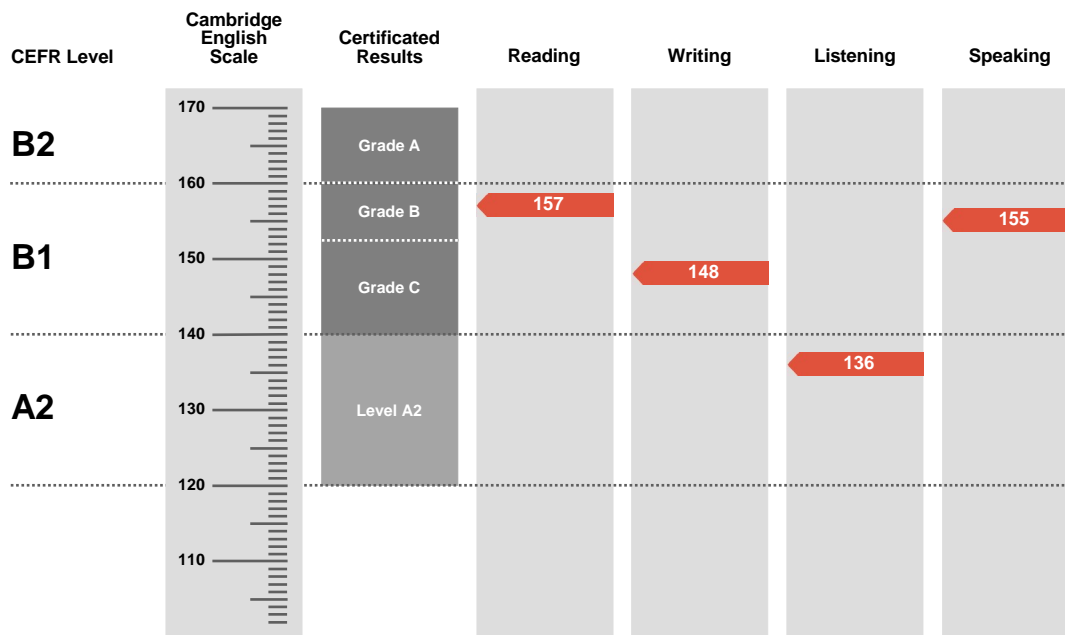

Result

Pass at Grade C

Overall Score

149

CEFR Level

B1

Preliminary is an examination targeted at Level B1 in the Council of Europe's Common European Framework of Reference.

Candidates achieving Grade A (between 160 and 170 on the Cambridge English Scale) receive a certificate stating that they have demonstrated ability at Level B2. Candidates achieving Grade B or Grade C (between 140 and 159 on the Cambridge English Scale) receive a certificate at Level B1.