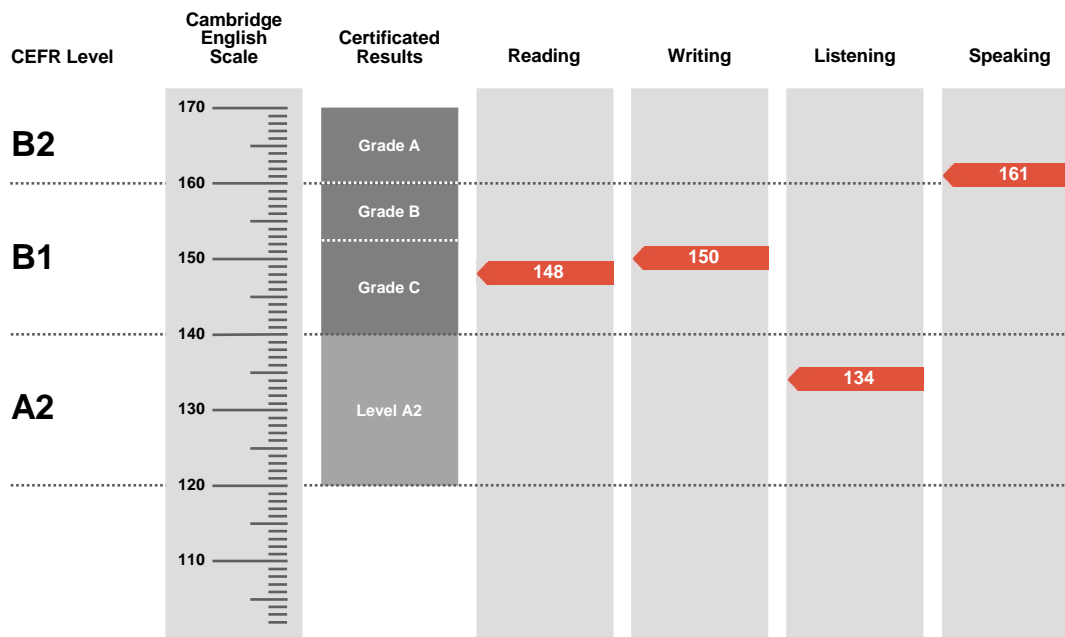

Preliminary English Test

Statement of Results

Candidate name

CHU NGUYEN HONG NGUYEN

Session

NOVEMBER 2020

Place of entry

VIETNAM

Result

Pass at Grade C

Overall Score

148

CEFR Level

B1

Preliminary is an examination targeted at Level B1 in the Council of Europe's Common European Framework of Reference.

Candidates achieving Grade A (between 160 and 170 on the Cambridge English Scale) receive a certificate stating that they have demonstrated ability at Level B2. Candidates achieving Grade B or Grade C (between 140 and 159 on the Cambridge English Scale) receive a certificate at Level B1.

Candidates whose performance is below Level B1, but falls within Level A2 (between 120 and 139 on the Cambridge English Scale), receive a certificate stating that they have demonstrated ability at Level A2.

Examination results can be quickly and securely verified online at: www.cambridgeenglish.org/verifiers

Results

Score

Pass at Grade A	160 — 170
Pass at Grade B	153 — 159
Pass at Grade C	140 — 152
Level A2	120 — 139

Candidates who take Preliminary and score between 102 and 119 on the Cambridge English Scale do not receive a result, CEFR level or certificate.

Cambridge English Scale scores below 102 are not reported for this examination.

Other

X - the candidate was absent from part of the examination

Z - the candidate was absent from all parts of the examination

Pending - a result cannot be issued at present, but will follow in due course

Withheld - the candidate should contact their centre for information

Exempt - the candidate was not required to sit this part of the examination

THIS IS NOT A CERTIFICATE

Cambridge Assessment English reserves the right to amend the information given before the issue of certificates to successful candidates.