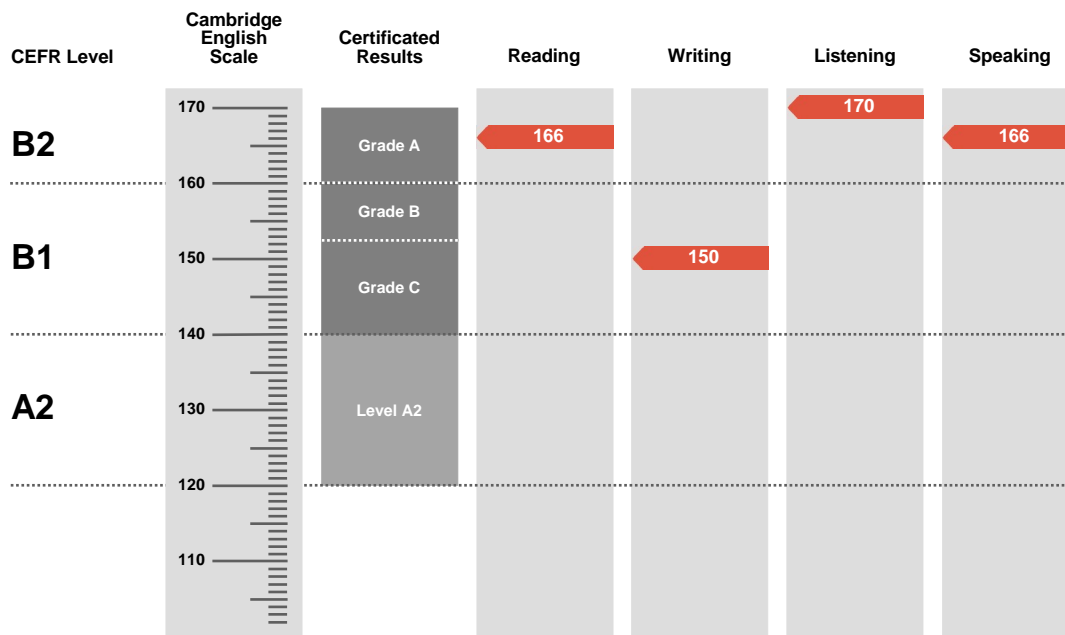

Preliminary English Test

Statement of Results

Candidate name

THAI TAN DUNG

Session

NOVEMBER 2020

Place of entry

VIETNAM

Result

Pass at Grade A

Overall Score

163

CEFR Level

B2

Preliminary is an examination targeted at Level B1 in the Council of Europe's Common European Framework of Reference.

Candidates achieving Grade A (between 160 and 170 on the Cambridge English Scale) receive a certificate stating that they have demonstrated ability at Level B2. Candidates achieving Grade B or Grade C (between 140 and 159 on the Cambridge English Scale) receive a certificate at Level B1.

Candidates whose performance is below Level B1, but falls within Level A2 (between 120 and 139 on the Cambridge English Scale), receive a certificate stating that they have demonstrated ability at Level A2.

Examination results can be quickly and securely verified online at: www.cambridgeenglish.org/verifiers

Results

Score

Pass at Grade A	160 — 170
Pass at Grade B	153 — 159
Pass at Grade C	140 — 152
Level A2	120 — 139

Candidates who take Preliminary and score between 102 and 119 on the Cambridge English Scale do not receive a result, CEFR level or certificate.

Cambridge English Scale scores below 102 are not reported for this examination.

Other

X - the candidate was absent from part of the examination

Z - the candidate was absent from all parts of the examination

Pending - a result cannot be issued at present, but will follow in due course

Withheld - the candidate should contact their centre for information

Exempt - the candidate was not required to sit this part of the examination

THIS IS NOT A CERTIFICATE

Cambridge Assessment English reserves the right to amend the information given before the issue of certificates to successful candidates.