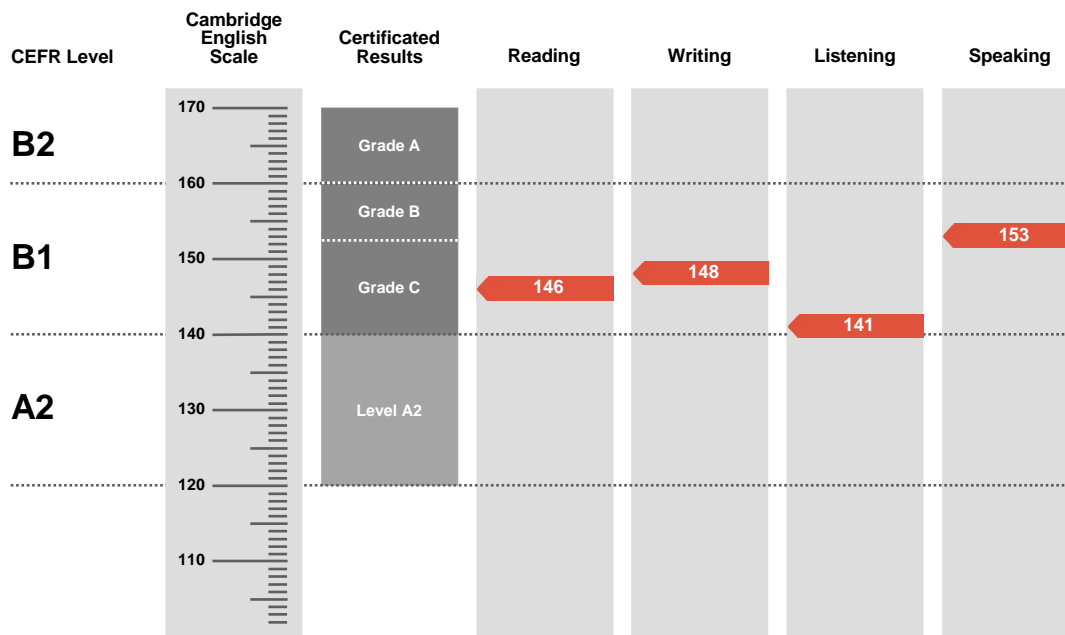

Result

Pass at Grade C

Overall Score

147

CEFR Level

B1

Preliminary is an examination targeted at Level B1 in the Council of Europe's Common European Framework of Reference.

Candidates achieving Grade A (between 160 and 170 on the Cambridge English Scale) receive a certificate stating that they have demonstrated ability at Level B2. Candidates achieving Grade B or Grade C (between 140 and 159 on the Cambridge English Scale) receive a certificate at Level B1.