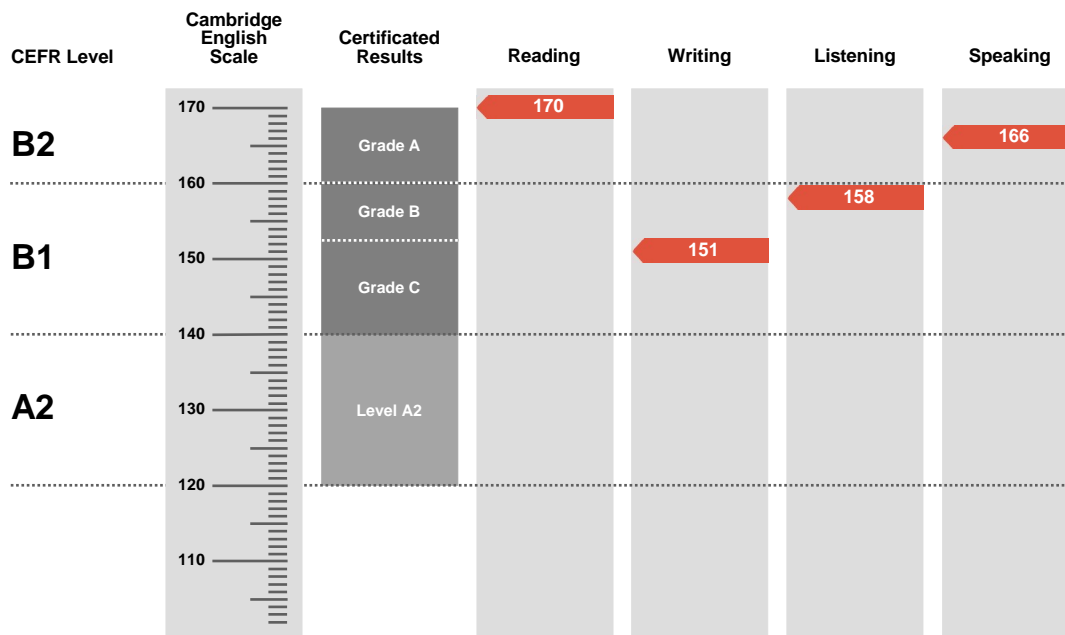

Result

Pass at Grade A

Overall Score

161

CEFR Level

B2

Preliminary is an examination targeted at Level B1 in the Council of Europe's Common European Framework of Reference.

Candidates achieving Grade A (between 160 and 170 on the Cambridge English Scale) receive a certificate stating that they have demonstrated ability at Level B2. Candidates achieving Grade B or Grade C (between 140 and 159 on the Cambridge English Scale) receive a certificate at Level B1.